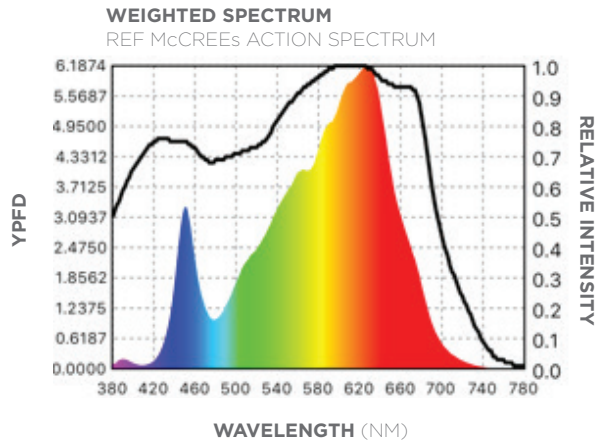

### FEATURES

- Industry Leading Performance
- Industry Standard Footprint
- Fully Customizable to Suit Individual Growing Styles
- Natural White Light
- Patented Tunable Spectrum (USPN 9,820,447; 10,159,198; CAPN CA2994308C)
- Optional 385nm/660nm Kicker
- Powder Coated Aluminum Housing
- UL8800 Horticultural Approval
- Made in the USA

### SPECIFICATIONS

<b>Light Source</b> LED	<b>L/H/W   Weight</b> 33" / 2.5" / 36"   22lbs
<b>Spectra</b> Multi-White Daylight Analog	<b>Mounting Height</b> 18 Inches Above Canopy
<b>Spectra Efficacy (660W)</b> 2.34 μmol/J	<b>Operating Temperature</b> 0°C - 40°C
<b>PPF (660W)</b> 1388 μmol	<b>Thermal Management</b> Passive Connection
<b>Input Power</b> 660W MAX	<b>Dimming</b> 0-10V / PWM / Dim-to-Off
<b>Input Voltage / Current (660W)</b> 120 @ 5.5A   240 @ 2.8A   277 @ 2.4A	<b>Lifetime per TM21 L70 / L90</b> 80K hrs / 35K hrs

**ELECTRICAL DATA**

	WAVELENGTH RANGE (NM)	PHOTON FLUX (UMOL/SEC)	WAVELENGTH RANGE (NM)	PHOTON FLUX (UMOL/SEC)
UVA	380 - 390	3.01678	590 - 600	92.38846
	390 - 400	1.942521	600 - 610	94.54355
	400 - 410	0.612087	610 - 620	92.10387
VIOLET	410 - 420	0.949889	620 - 630	85.1003
	420 - 430	3.460108	630 - 640	75.21533
	430 - 440	12.0363	640 - 650	63.24295
BLUE	440 - 450	38.19757	650 - 660	51.55666
	450 - 460	46.98837	660 - 670	40.30801
	460 - 470	28.05731	670 - 680	30.99211
CYAN	470 - 480	18.29606	680 - 690	23.94367
	480 - 490	18.3791	690 - 700	18.00129
	490 - 500	25.25107	700 - 710	13.42406
GREEN	500 - 510	34.62888	710 - 720	9.884298
	510 - 520	42.18497	720 - 730	7.291906
	520 - 530	47.46799	730 - 740	5.425936
YELLOW	530 - 540	51.72017	740 - 750	4.064828
	540 - 550	56.16792	750 - 760	3.045051
	550 - 560	61.78926	760 - 770	2.32743
	560 - 570	69.103	770 - 780	1.872185
	570 - 580	77.60798		
	580 - 590	85.98498		
ORANGE				
RED				
INFRARED				