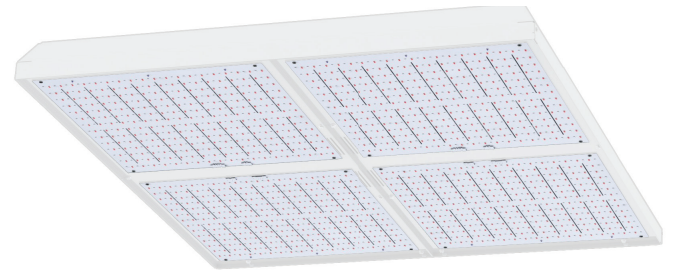

### STANDARD

### FEATURES

- Industry Leading Performance
- Industry Standard Footprint
- Fully Customizable to Suit Individual Growing Styles
- Natural White Light
- Patented Tunable Spectrum (USPN 9,820,447; 10,159,198; CAPN CA2994308C)
- Optional 385nm/660nm Kicker
- Powder Coated Aluminum Housing
- UL8800 Horticultural Approval
- Made in the USA

### SPECIFICATIONS

<b>Light Source</b> LED	<b>L/H/W   Weight</b> 33" / 2.5" / 36"   22lbs
<b>Spectra</b> Multi-White Daylight Analog	<b>Mounting Height</b> 18 Inches Above Canopy
<b>Spectra Efficacy (660W)</b> 2.34 μmol/J	<b>Operating Temperature</b> 0°C - 40°C
<b>PPF (660W)</b> 1388 μmol	<b>Thermal Management</b> Passive Connection
<b>Input Power</b> 660W MAX	<b>Dimming</b> 0-10V / PWM / Dim-to-Off
<b>Input Voltage / Current (660W)</b> 120 @ 5.5A   240 @ 2.8A   277 @ 2.4A	<b>Lifetime per TM21 L70 / L90</b> 80K hrs / 35K hrs