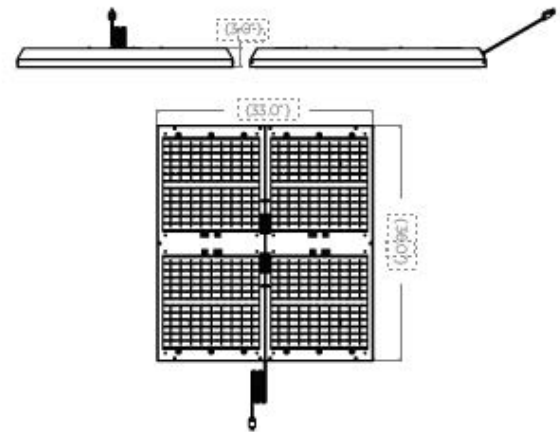

### SPECIFICATIONS

<b>Light Source</b> LED	<b>L/H/W   Weight</b> 33" / 2.5" / 36"   22lbs
<b>Spectra</b> Multi-White Daylight Analog	<b>Mounting Height</b> 18 Inches Above Canopy
<b>Spectra Efficacy (660W)</b> 2.34 μmol/J	<b>Operating Temperature</b> 0°C - 40°C
<b>PPF (660W)</b> 1388 μmol	<b>Thermal Management</b> Passive Connection
<b>Input Power</b> 660W MAX	<b>Dimming</b> 0-10V / PWM / Dim-to-Off
<b>Input Voltage / Current (660W)</b> 120 @ 5.5A   240 @ 2.8A   277 @ 2.4A	<b>Lifetime per TM21 L70 / L90</b> 80K hrs / 35K hrs

### DIMENSIONS

Length	Height	Width	Weight
33"	2.5"	36"	22 lbs.