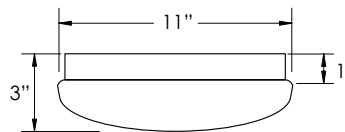

11" MUSHROOM

LS321

RoHS compliant

STYLE #	LIGHT SOURCE	BODY	DIFFUSER	OPTIONS	
LS321	EOS LED 120V AC, 50/60 Hz, HPF, 50,000 HRS L70*, AMBIENT OP TEMP -40°C TO +40°C, 5 YEAR WARRANTY, DIMMABLE, ENERGY STAR***	ALUMINUM	ACRYLIC	M-Motion Sensor	
	LE800 - 13W, 80 CRI >88 Lumens Per Watt**	W-White	W-White		
	LE1200 - 14W, 80 CRI >102 Lumens Per Watt**	W-1140lm 3000K C-1280lm 4000K			
	LE1800 - 22W, 80 CRI >88 Lumens Per Watt**	W-1430lm 3000K C-1500lm 4000K			
	LOW FLICKER - 90 CRI				
	LT800 - 12W, 90 CRI >85 Lumens Per Watt**	W-1950lm 3000K C-2130lm 4000K			
	LT1200 - 16W, 90 CRI >86 Lumens Per Watt**	W-1020lm 3000K C-1040lm 4000K			
	LT1200 - 16W, 90 CRI >86 Lumens Per Watt**	W-1370lm 3000K C-1400lm 4000K			
	LT1800 - 24W, 90 CRI >82 Lumens Per Watt**	W-1980lm 3000K C-2020lm 4000K			
	MULTI-VOLT LED 120-277V, 50/60 Hz, CONSTANT CURRENT AT 700mA, DRIVER UL CLASS 2, HPF, THERMALLY PROTECTED ARRAY, 50,000 HRS L70* AMBIENT OP TEMP -40°C TO +40°C, 3 YEAR WARRANTY	ALUMINUM	ACRYLIC	M-Motion Sensor	
	L1300 - 17W, 80 CRI >75 Lumens Per Watt**	W-White	W-White		
	INCANDESCENT, MEDIUM BASE, 120V	ALUMINUM	ACRYLIC	LED LAMP, 3 YEAR WARRANTY DIMMABLE, ENERGY STAR	
	I40-1 X 40W Max	W-White	W-White		