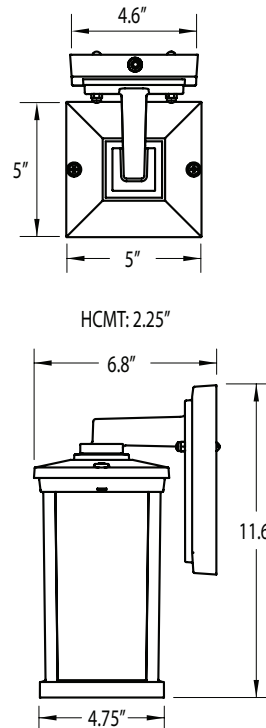

- Available in LED & Incandescent
- Fade & Rust Resistant Composite Construction
- Black, White, or Bronze
- Optional Photocell
- UL Listed for Wet Locations

HUTTON - SMALL

LS145

STYLE # LIGHT SOURCE

STYLE #	LIGHT SOURCE	BODY	DIFFUSER	OPTIONS
LS145	EOS LED 120V AC, 50/60 Hz, HPF, 50,000 HRS L70*, AMBIENT OP TEMP -40°C TO +40°C, 5 YEAR WARRANTY, DIMMABLE, ENERGY STAR	B-Black W-White Z-Bronze	ACRYLIC F-Glare Free Frost	P-Photocell
	LE800 - 13W, 80 CRI W-1140lm 3000K >88 Lumens Per Watt** C-1280lm 4000K			
	INCANDESCENT, MEDIUM BASE, 120V I60-1 X 60W Max	B-Black W-White Z-Bronze	ACRYLIC F-Glare Free Frost	P-Photocell LED LAMP, 3 YEAR WARRANTY DIMMABLE, ENERGY STAR LWE-A19/E26, 80CRI, 3000K LCE-A19/E26, 80CRI, 4000K