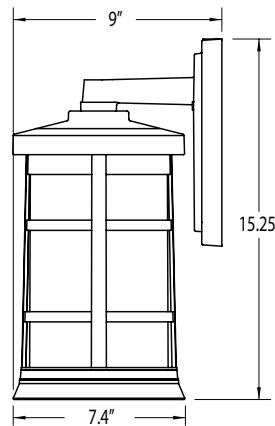

- Available in LED & Incandescent
- Fade & Rust Resistant Composite Construction
- Black, White, or Bronze
- Optional Photocell
- UL Listed for Wet Locations

HIGHLAND - LARGE

LS103

HCMT: 2.75"

STYLE #	LIGHT SOURCE	BODY	DIFFUSER	OPTIONS
LS103	EOS LED 120V AC, 50/60 Hz, HPF, 50,000 HRS L70*, AMBIENT OP TEMP -40°C TO +40°C, 5 YEAR WARRANTY, DIMMABLE, ENERGY STAR	B-Black W-White Z-Bronze	ACRYLIC F-Glare Free Frost	P-Photocell
	LE800 - 13W, 80 CRI >88 Lumens Per Watt**	W-1140lm 3000K C-1280lm 4000K		
	INCANDESCENT, MEDIUM BASE, 120V I60-1 X 60W Max	B-Black W-White Z-Bronze	ACRYLIC F-Glare Free Frost	P-Photocell LED LAMP, 3 YEAR WARRANTY DIMMABLE, ENERGY STAR LWE-A19/E26, 80CRI, 3000K LCE-A19/E26, 80CRI, 4000K