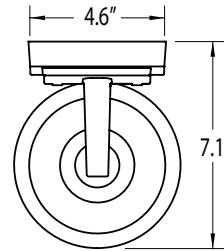

- Available in LED & Incandescent
- Fade & Rust Resistant Composite Construction
- Black, White, or Bronze
- Optional Photocell
- UL Listed for Wet Locations

HIGHLAND - SMALL

LS102

STYLE #	LIGHT SOURCE	BODY	DIFFUSER	OPTIONS
LS102	EOS LED 120V AC, 50/60 Hz, HPF, 50,000 HRS L70+, AMBIENT OP TEMP -40°C TO +40°C, 5 YEAR WARRANTY, DIMMABLE, ENERGY STAR	B-Black W-White Z-Bronze	ACRYLIC F-Glare Free Frost	P-Photocell
	LE800 - 13W, 80 CRI >88 Lumens Per Watt** W-1140lm 3000K C-1280lm 4000K			
	INCANDESCENT, MEDIUM BASE, 120V I60-1 X 60W Max	B-Black W-White Z-Bronze	ACRYLIC F-Glare Free Frost	P-Photocell LED LAMP, 3 YEAR WARRANTY DIMMABLE, ENERGY STAR LWE-A19/E26, 80CRI, 3000K LCE-A19/E26, 80CRI, 4000K