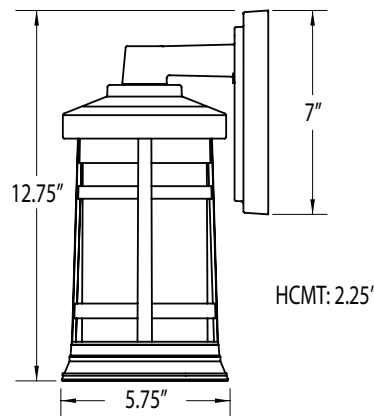

- Available in LED & Incandescent
- Fade & Rust Resistant Composite Construction
- Black, White, or Bronze
- Optional Photocell
- UL Listed for Wet Locations

HIGHLAND - SMALL

LS102

STYLE #	LIGHT SOURCE	BODY	DIFFUSER	OPTIONS
LS102	EOS LED 120V AC, 50/60 Hz, HPF, 50,000 HRS L70+, AMBIENT OP TEMP -40°C TO +40°C, 5 YEAR WARRANTY, DIMMABLE, ENERGY STAR	B-Black W-White Z-Bronze	ACRYLIC F-Glare Free Frost	P-Photocell
	LE800 - 13W, 80 CRI >88 Lumens Per Watt** W-1140lm 3000K C-1280lm 4000K			
	INCANDESCENT, MEDIUM BASE, 120V I60-1 X 60W Max	B-Black W-White Z-Bronze	ACRYLIC F-Glare Free Frost	P-Photocell LED LAMP, 3 YEAR WARRANTY DIMMABLE, ENERGY STAR LWE-A19/E26, 80CRI, 3000K LCE-A19/E26, 80CRI, 4000K