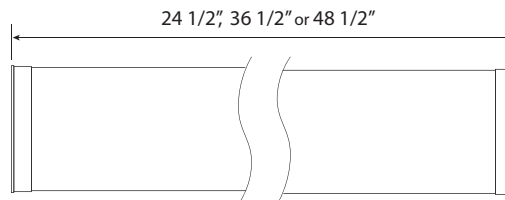

- o Available in LED
- o White Acrylic Diffuser with Chrome End Caps
- o DLC Listed LED Lamp Options
- o Wall or Ceiling Mount
- o UL Listed for Damp Locations
- o Standard Pack QTY: 4

HS-SERIES VANITY STRIPS

RoHS
compliant

*HS3 NOT AVAILABLE WITH DLC LAMP

Fixtures available with custom packaging options, assembled or knocked down. MOQs apply

For more information contact our sales department at 630-889-8100 or visit solutions4lighting.com