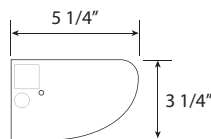

- o Available in LED
- o White Acrylic Diffuser with Chrome End Caps
- o DLC Listed LED Lamp Options
- o Wall or Ceiling Mount
- o UL Listed for Damp Locations
- o Standard Pack QTY: 4

HS-SERIES VANITY STRIPS

RoHS
compliant

*HS3 NOT AVAILABLE WITH DLC LAMP

Fixtures available with custom packaging options, assembled or knocked down. MOQs apply

For more information contact our sales department at 630-889-8100 or visit solutions4lighting.com