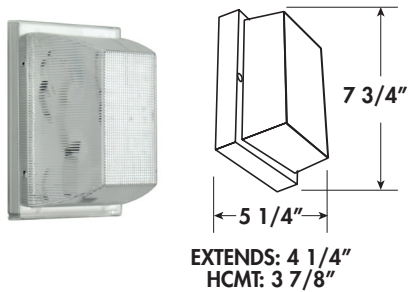

- o Available in LED & Incandescent
- o White Powder Coated Aluminum
- o Wall or Ceiling Mount
- o UL Listed for Wet Locations
- o Standard Pack QTY: 6

SENTINEL - SHORT & MEDIUM

LS112

LS113

RoHS compliant

STYLE #	LIGHT SOURCE	BODY	DIFFUSER	OPTIONS
LS112 LS113	<p>EOS LED 120V AC, 50/60 Hz, HPF, 50,000 HRS L70*, AMBIENT OP TEMP -40°C TO +40°C, 5 YEAR WARRANTY, DIMMABLE, ENERGY STAR</p> <p>LE800 - 13W, 80 CRI W-1140lm 3000K >88 Lumens Per Watt** C-1280lm 4000K</p>	W-White	<p>ACRYLIC C-Clear F-Glare Reduced Frost Prismatic POLYCARBONATE P-Clear</p>	N/A
	<p>INCANDESCENT, MEDIUM BASE, 120V I40-1 X 40W Max</p>			