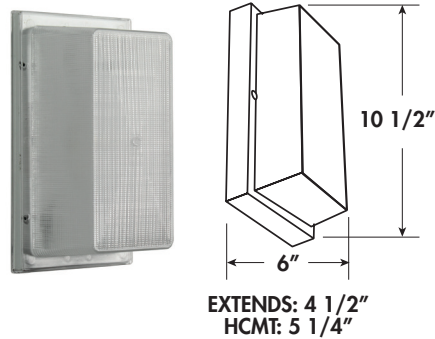

- o Available in LED & Incandescent
- o White Powder Coated Aluminum
- o Wall or Ceiling Mount
- o UL Listed for Wet Locations
- o Standard Pack QTY: 6

SENTINEL - SHORT & MEDIUM

LS112

LS113

RoHS compliant

STYLE #	LIGHT SOURCE	BODY	DIFFUSER	OPTIONS
LS112 LS113	<p>EOS LED 120V AC, 50/60 Hz, HPF, 50,000 HRS L70*, AMBIENT OP TEMP -40°C TO +40°C, 5 YEAR WARRANTY, DIMMABLE, ENERGY STAR</p> <p>LE800 - 13W, 80 CRI W-1140lm 3000K >88 Lumens Per Watt** C-1280lm 4000K</p>	W-White	<p>ACRYLIC C-Clear F-Glare Reduced Frost Prismatic POLYCARBONATE P-Clear</p>	N/A
	<p>INCANDESCENT, MEDIUM BASE, 120V I40-1 X 40W Max</p>			