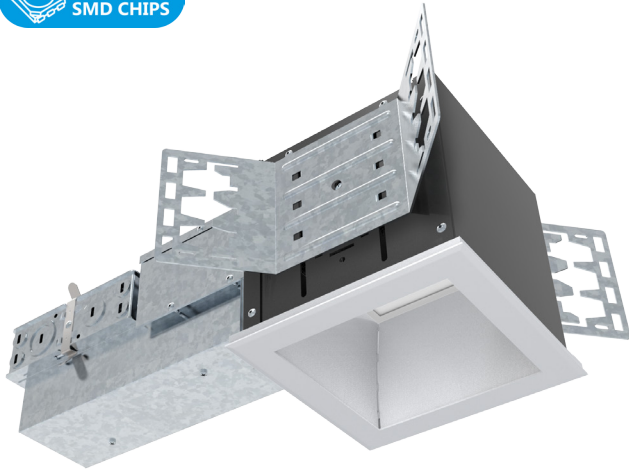

LS-L6-FS

6" ARCHITECTURAL SQUARE LED RECESSED DOWNLIGHT

DESCRIPTION

Architectural LED luminaire, iron shell spray production, with anti-corrosion shell. Emergency system is available.
 Isolated power supply, safe and without flicker.
 LED light source using high quality, high lumen and high CRI LED bead.
 Square emitting surface, with uniform light distribution, high luminous efficiency. Energy saving, long lifespan even without maintain.

LAMPSHADE

Aluminum fog reflective reflector, high light uniformity.
 With marbles design mode, the overall height of the size is controlled, smooth appearance, excellent visual effects.

LIGHT SOURCE \ RADIATOR

High light transmittance, strong light diffusion performance, no shadow no glare. Point light source emitting turned into spherical light emitting.
 Milky white light transmission rate reach 90% above,
 Excellent concealed light source, achieve the best light transmission rate without seeing the LED lamp bead.
 Outstanding heat dissipation aluminum material, the temperature is guaranteed to be the touch temperature below.