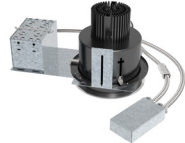

Architectural downlight
LS-L6-VA2-H