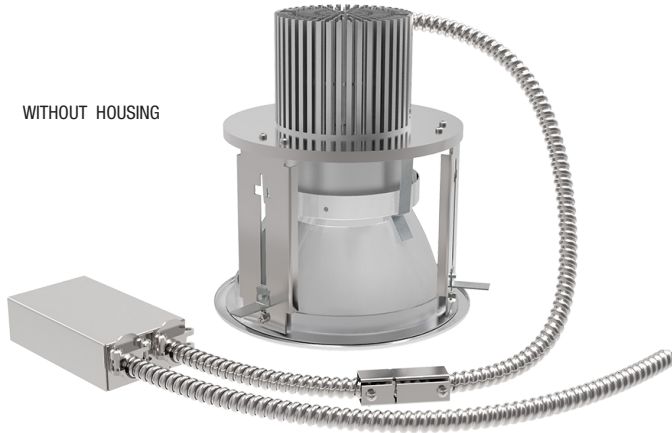

LS-L6-002-R

UNIVERSAL 6"

LED RETROFIT DOWNLIGHT

WITHOUT HOUSING

DESCRIPTION

6" LED Downlight Retrofit is available in 1000 to 2200 lumens, with input wattages ranging from 12 to 30W. With an expected service life of 50,000 hours. It helps reduce operating cost by providing over 10 years of maintenance free operation, eliminating the need for lamp inventory and incorrect lamp/color temperature installation. A Chicago Plenum option is also available. Residential & Commercial & Architectural are all available

FEATURE

One fixture converts nearly any manufacturers incandescent, CFL or HID fixtures with a rough-in inner diameter of 6" to 6-5/8" diameter to high efficiency LED. All installation can be performed from below the ceiling without removing existing fixture. Energy savings up to 50-60% vs. CFL and HID. Complete fixture with existing frame and LED retrofit.

REFLECTOR

Reflector is designed to gather the light scattered by the led chip and shape it into functional beams that minimize brightness and glare while eliminating lamp shadow. Reflector is high quality available in clear, semi diffuse or white finish. Self flange trim is standard.

Commercial downlight
LS-L6-VC2-H

DIMENSIONS

ORDERING GUIDE / YOUR PRODUCT CODE

SERIES	Option	VOLTAGE	DIMMABLE	WATTAGE/LUMEN	CCT /	TRIM	REFLECTOR	LENS TYPE
○ LS-L6-002-R 6" LED Retrofit Downlight	○ Without Housing	○ 120V	○ Non-Dimmable	○ 12W/1000Lumen	○ 2700K	○ Self Flanged	○ Clear	○ Clear Tempered
○ LS-L6-VA2 6" Architectural LED Downlight	○ With Housing	○ 277V	○ 0-10V Dimmable	○ 15W/1300Lumen	○ 3000K	○ Self Flanged White	○ Haze	○ Sand Blasted
○ LS-L6-VC2 6" Commercial LED Downlight		○ 120-277V	○ TRIAC Dimmable	○ 20W/1600Lumen		○ No Flange	○ White	
		○ 347V		○ 25W/1900Lumen				
				○ 30W/2200Lumen				