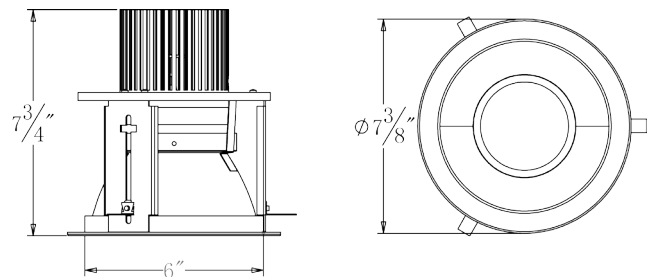

Commercial downlight
LS-L6-VC2-H

DIMENSIONS

ORDERING GUIDE / YOUR PRODUCT CODE

SERIES	Option	VOLTAGE	DIMMABLE	WATTAGE/LUMEN	CCT /	TRIM	REFLECTOR	LENS TYPE
○ LS-L6-002-R 6" LED Retrofit Downlight	○ Without Housing	○ 120V	○ Non-Dimmable	○ 12W/1000Lumen	○ 2700K	○ Self Flanged	○ Clear	○ Clear Tempered
○ LS-L6-VA2 6" Architectural LED Downlight	○ With Housing	○ 277V	○ 0-10V Dimmable	○ 15W/1300Lumen	○ 3000K	○ Self Flanged White	○ Haze	○ Sand Blasted
○ LS-L6-VC2 6" Commercial LED Downlight		○ 120-277V	○ TRIAC Dimmable	○ 20W/1600Lumen		○ No Flange	○ White	
		○ 347V		○ 25W/1900Lumen				
				○ 30W/2200Lumen				