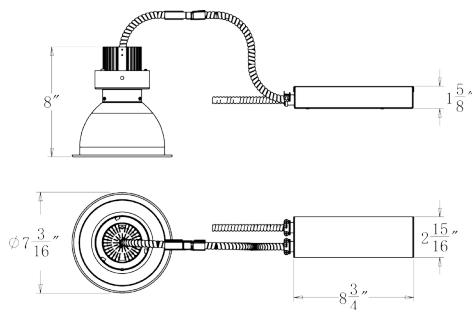

DIMENSIONS

LISTING / WARRANTY

ETL listed to US and Canadian standards for damp location W/Feed through.
5 Years Limited Warranty.

ORDERING GUIDE / YOUR PRODUCT CODE

SERIES	INPUT VOLTAGE	DIMMABLE	LED AVAILABLE	WATTAGE / LUMEN	CCT	- TRIM	LENS TYPE	Finish
○ LS-L6-001-R 6" ARCHITECTURAL RETROFIT DOWNLIGHT	○ 120V ○ 277V ○ 120-277V	○ Non-Dimmable ○ Dimmable	○ Cree ○ Citizen ○ Epistar ○ Seoul ○ Osram	○ 11W / 900 Lm ○ 15W / 1200 Lm ○ 18W / 1500 Lm ○ 25W / 2000 Lm	○ 3000K ○ 4000K ○ 5000K	○ Self Flanged ○ Self Flanged White ○ NO Flange	○ Lens Type ○ Sand Blasted	○ Clear ○ Haze ○ White

* Customized Also Available