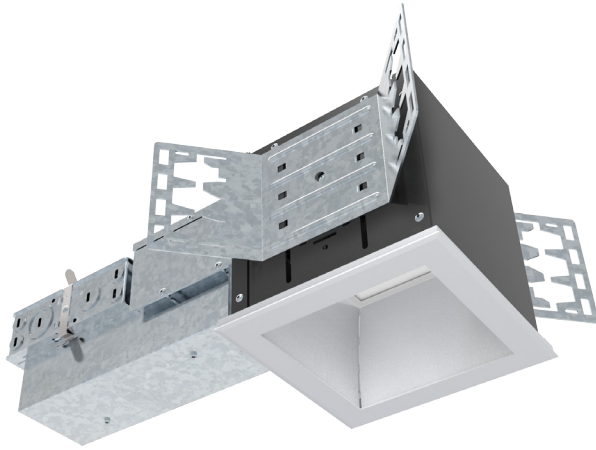

LS-L4-FS

4" ARCHITECTURAL SQUARE LED RECESSED DOWNLIGHT

DESCRIPTION

Architectural LED luminaire, iron shell spray production, with anti-corrosion shell. Emergency system is available.
 Isolated power supply, safe and without flicker.
 LED light source using high quality, high lumen and high CRI LED bead.
 Square emitting surface, with uniform light distribution, high luminous efficiency. Energy saving, long lifespan even without maintain.

LAMPSHADE

Aluminum fog reflective reflector, high light uniformity.
 With marbles design mode, the overall height of the size is controlled, smooth appearance, excellent visual effects.

LIGHT SOURCE \ RADIATOR

High light transmittance, strong light diffusion performance, no shadow no glare. Point light source emitting turned into spherical light emitting.
 Milky white light transmission rate reach 90% above,
 Excellent concealed light source, achieve the best light transmission rate without seeing the LED lamp bead.
 Outstanding heat dissipation aluminum material, the temperature is guaranteed to be the touch temperature below.