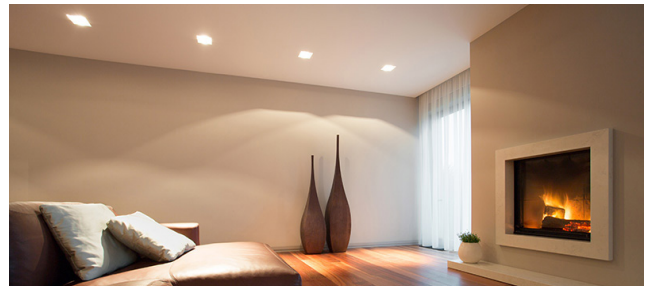

LS-L4-FS

4" ARCHITECTURAL SQUARE LED RECESSED DOWNLIGHT

DESCRIPTION

Architectural LED luminaire, iron shell spray production, with anti-corrosion shell. Emergency system is available.
 Isolated power supply, safe and without flicker.
 LED light source using high quality, high lumen and high CRI LED bead.
 Square emitting surface, with uniform light distribution, high luminous efficiency. Energy saving, long lifespan even without maintain.

LAMPSHADE

Aluminum fog reflective reflector, high light uniformity.
 With marbles design mode, the overall height of the size is controlled, smooth appearance, excellent visual effects.

LIGHT SOURCE \ RADIATOR

High light transmittance, strong light diffusion performance, no shadow no glare. Point light source emitting turned into spherical light emitting.
 Milky white light transmission rate reach 90% above,
 Excellent concealed light source, achieve the best light transmission rate without seeing the LED lamp bead.
 Outstanding heat dissipation aluminum material, the temperature is guaranteed to be the touch temperature below.