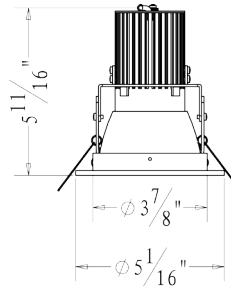

5 Years Limited Warranty.

DIMENSIONS

Vertical

Adjustable

Wall Wash

ORDERING GUIDE / YOUR PRODUCT CODE

SERIES	FUNCTIONS	VOLTAGE	DIMMABLE	WATTAGE / LUMEN OUTPUT	CCT	FINISH
○ LS-L4-002-B 4" Recessed Downlight	○ Vertical Downlight	○ 120V	○ Non-Dimmable	○ LED 10W/800 Lumen LED	○ 2700K	○ White
	○ Adjustable Downlight	○ 277V	○ 0-10V Dimmable	○ 12W/1000 Lumen LED	○ 3000K	○ Clear
	○ Wall Wash Downlight	○ 120-277V	○ TRIAC Dimmable	○ 15W/1300 Lumen	○ 3500K	○ Haze
		○ 90-305V			○ 4000K	
					○ 5000K	