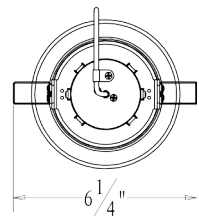

5 Years Limited Warranty.

DIMENSIONS

Vertical

Adjustable

Wall Wash

ORDERING GUIDE / YOUR PRODUCT CODE

SERIES	FUNCTIONS	VOLTAGE	DIMMABLE	WATTAGE / LUMEN OUTPUT	CCT	FINISH
○ LS-L4-002-B 4" Recessed Downlight	○ Vertical Downlight	○ 120V	○ Non-Dimmable	○ LED 10W/800 Lumen LED	○ 2700K	○ White
	○ Adjustable Downlight	○ 277V	○ 0-10V Dimmable	○ 12W/1000 Lumen LED	○ 3000K	○ Clear
	○ Wall Wash Downlight	○ 120-277V	○ TRIAC Dimmable	○ 15W/1300 Lumen	○ 3500K	○ Haze
		○ 90-305V			○ 4000K	
					○ 5000K	