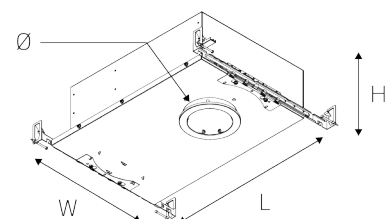

Housing types include IC Air-Tight or Non-IC Rated (must specify).

Junction box and driver are located on opposite ends of the housing, with easy access for maintenance and installation.

Optional round or square aperture shape.

DIMENSIONS

L: 16 9/16"

W: 11 5/16"

H: 4 5/8"

Ø: 4"

※ Achieve 3 functions through changing screw setting places and replacing matched reflectors.

Mounting Type	Recessed Mount
Wattage	10W
Lumen Efficiency	100lm/W
CRI	80+/90+
CCT	2700K/3000K/4000K/5000K
Input Voltage	AC 120V/277V/120-277V
Power Factor	>0.98
Dimming	None/TRIAC/RD 0-10V Dimming
Location	Insulated Ceiling & Damp Locations
Lifespan	50000 Hours at 70% Light Output
Optics	12°/24°/36°