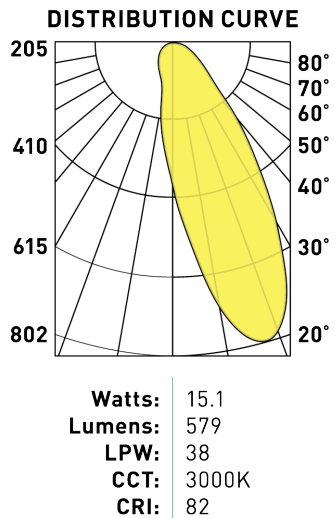

Trimless design is available.

OPTICS

12° Spot, 24° Narrow Flood and 36° Flood.

APPLICATIONS

Widely used for commercial and residential applications.

LISTING / WARRANTY

ETL listed to US and Canadian standards for damp location W/Feed through.
5 Years Limited Warranty.

DIMENSIONS

L: 16 9/16"

W: 11 5/16"

H: 4 5/8"

Ø: 4"

※ Achieve 3 functions through changing screw setting places and replacing matched reflectors.

Mounting Type	Recessed Mount
Wattage	10W
Lumen Efficiency	100lm/W
CRI	80+/90+
CCT	2700K/3000K/4000K/5000K
Input Voltage	AC 120V/277V/120-277V
Power Factor	>0.98
Dimming	None/TRIAC/RD 0-10V Dimming
Location	Insulated Ceiling & Damp Locations
Lifespan	50000 Hours at 70% Light Output
Optics	12°/24°/36°

LIGHT DISTRIBUTION CURVE

For Wall Wash Lamp

DISTRIBUTION FROM WALL

DISTANCE FROM CEILING	2' From Wall On 2' Centers			3' From Wall On 2' Centers			3' From Wall On 3' Centers		
	□	□	□	□	□	□	□	□	□
1'	12	12	12	4	4	4	3	3	3
2'	19	20	19	8	8	8	6	7	6
3'	23	25	23	10	11	10	8	9	8
4'	20	22	20	12	13	12	10	11	10
5'	15	16	15	12	13	12	10	11	10
6'	10	11	10	11	12	11	9	10	9
7'	7	8	7	9	9	9	7	8	7
8'	5	5	5	7	7	7	6	6	6
9'	3	4	3	5	5	5	5	5	5
10'	3	3	3	4	4	4	4	4	4
11'	2	2	2	3	3	3	3	3	3
12'	1	1	1	2	2	2	2	2	2