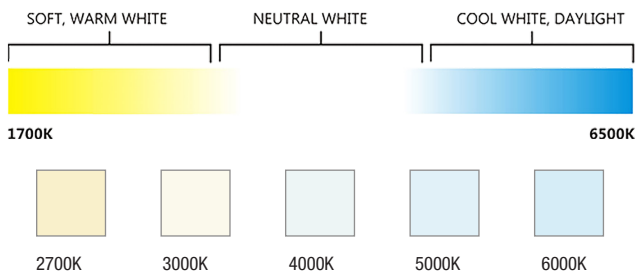

COLOR TEMPERATURE

ORDERING GUIDE / YOUR PRODUCT CODE

SERIES	TRIM	HOUSING TYPE	FRAME	FUNCTIONS	OPTICS	CONTROL SYSTEM
☐ LS-35-M-2 3.5" Downlight	☐ TRIMMED ☐ TRIMLESS	☐ NON-IC ☐ IC	☐ Butterfly Brackets with C-channel ☐ Universal Hanger Bar	☐ Vertical Downlight ☐ Adjustable Downlight ☐ Wall Wash Downlight	☐ 12° Spot ☐ 24° Narrow Flood ☐ 36° Flood	☐ 0-10V & 1-10V ☐ DMX512 ☐ 3CCT (3500K,4500K,6000K)
INPUT VOLTAGE	WATTAGE	CCT	LED AVAILABLE	DIMMABLE	FINISH	☐ DALI ☐ GRPS Control ☐ LED Power Controller PLC ☐ SCR ☐ SPI ☐ WIFI ☐ ZIGBEE ☐
☐ 120V ☐ 277V ☐ 120-277V	☐ LED 10W	☐ 2700K ☐ 3000K ☐ 3500K ☐ 4000K ☐ 5000K ☐ RGB ☐ RGBW	☐ Cree ☐ Citizen ☐ Epistar ☐ Seoul ☐ Osram	☐ Non-Dimmable ☐ TRIAC Dimming ☐ 0-10V Dimming	☐ White ☐ Black ☐ Satin Nickel	

* Customized Also Available