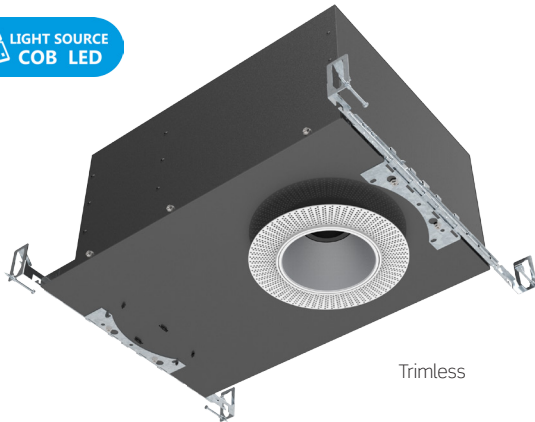

# LS-35-M

## 3.5" ROUND COB LED RECESSED DOWNLIGHT WITH EMERGENCY SYSTEM

Trimmed

Trimless

Vertical

Adjustable

Wall Wash

※ Achieve 3 functions through changing screw setting places and replacing matched reflectors.

Mounting Type	Recessed Mount
Wattage	12W/15W/20W
Lumen Efficiency	100lm/W
CRI	80+/90+
CCT	2700K/3000K/4000K/5000K
Input Voltage	AC 120V/277V/120-277V
Power Factor	>0.98
Dimming	None/TRIAC/RD 0-10V Dimming
Location	Insulated Ceiling & Damp Locations
Lifespan	50000 Hours at 70% Light Output
Optics	12°/24°/36°

### DESCRIPTION

3.5 inch LED recessed fixtures with round or square apertures offer energy-efficient, precision lighting for accent, task, or wall wash applications.

This type LED luminaire approximates the performance of 50W halogen, but at only 12-watts input, consumes just one-fourth the energy.

A feature enriched, small aperture downlight, the innovative design allows the LED to be positioned closer to the aperture for maximum light output and efficiency or higher to minimize glare and flash on the trim.