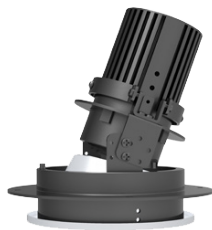

## 3.5" ROUND COB LED RECESSED DOWNLIGHT WITH EMERGENCY SYSTEM

Trimmed

Trimless

Vertical

Adjustable

Wall Wash

※ Achieve 3 functions through changing screw setting places and replacing matched reflectors.

Mounting Type	Recessed Mount
Wattage	12W/15W/20W
Lumen Efficiency	100lm/W
CRI	80+/90+
CCT	2700K/3000K/4000K/5000K
Input Voltage	AC 120V/277V/120-277V
Power Factor	>0.98
Dimming	None/TRIAC/RD 0-10V Dimming
Location	Insulated Ceiling & Damp Locations
Lifespan	50000 Hours at 70% Light Output
Optics	12°/24°/36°

### DESCRIPTION

3.5 inch LED recessed fixtures with round or square apertures offer energy-efficient, precision lighting for accent, task, or wall wash applications.

This type LED luminaire approximates the performance of 50W halogen, but at only 12-watts input, consumes just one-fourth the energy.

A feature enriched, small aperture downlight, the innovative design allows the LED to be positioned closer to the aperture for maximum light output and efficiency or higher to minimize glare and flash on the trim.

### FEATURES

Separable rotating reflector design makes it easy for replacement.

Provide unique high-low lamp positioning with the simple twist of a screwdriver.

Optimize the design of emergency power supply to ensure the battery life. Power supply using isolation scheme, driver can achieve high power factor and conversion efficiency, constant current output.