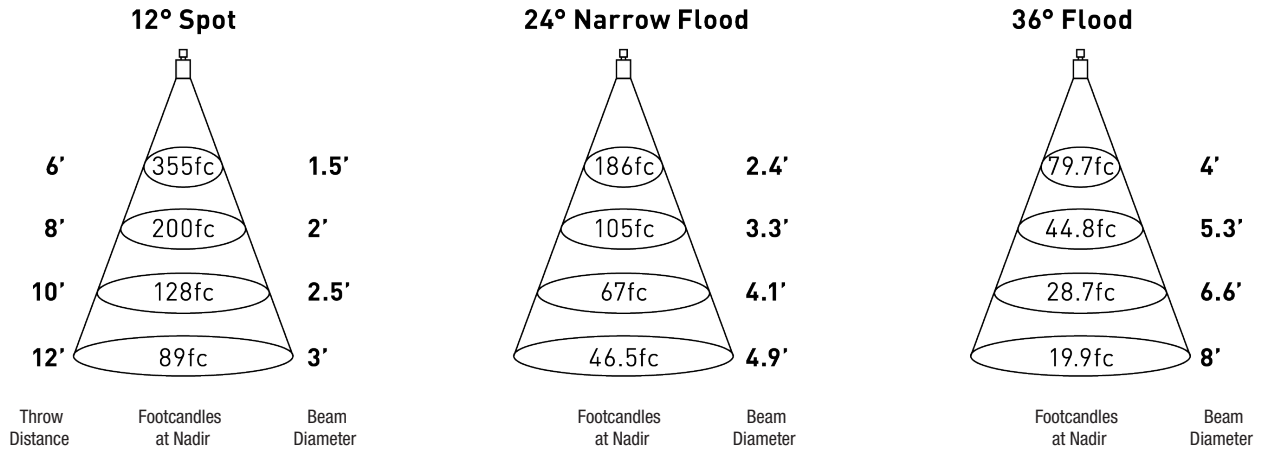

### DIMENSIONS

L: 16 7/8"

W: 11 5/16"

H: 8 1/16"

Ø: 4"

## LIGHT DISTRIBUTION CURVE

For Vertical Lamp