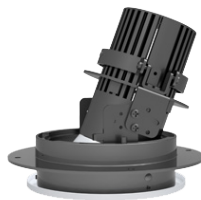

## 3.5" ROUND COB LED RECESSED DOWNLIGHT WITH EMERGENCY SYSTEM

Trimmed

Trimless

Vertical

Adjustable

Wall Wash

※ Achieve 3 functions through changing screw setting places and replacing matched reflectors.

Mounting Type	Recessed Mount
Wattage	12W/15W/20W
Lumen Efficiency	100lm/W
CRI	80+/90+
CCT	2700K/3000K/4000K/5000K
Input Voltage	AC 120V/277V/120-277V
Power Factor	>0.98
Dimming	None/TRIAC/RD 0-10V Dimming
Location	Insulated Ceiling & Damp Locations
Lifespan	50000 Hours at 70% Light Output
Optics	12°/24°/36°

### DESCRIPTION

3.5 inch LED recessed fixtures with round or square apertures offer energy-efficient, precision lighting for accent, task, or wall wash applications.

This type LED luminaire approximates the performance of 50W halogen, but at only 12-watts input, consumes just one-fourth the energy.

A feature enriched, small aperture downlight, the innovative design allows the LED to be positioned closer to the aperture for maximum light output and efficiency or higher to minimize glare and flash on the trim.

### FEATURES

Separable rotating reflector design makes it easy for replacement.

Provide unique high-low lamp positioning with the simple twist of a screwdriver.

Optimize the design of emergency power supply to ensure the battery life. Power supply using isolation scheme, driver can achieve high power factor and conversion efficiency, constant current output.