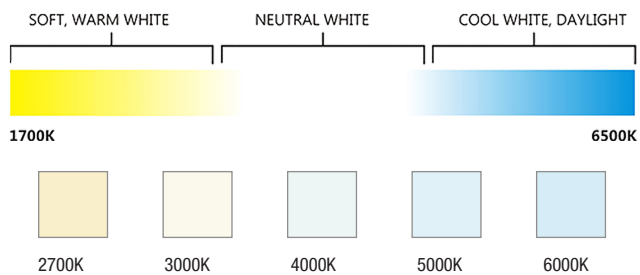

### OPTICS

12° Spot, 24° Narrow Flood and 36° Flood.

### DIMENSIONS

L: 16 7/8"

W: 11 5/16"

H: 8 1/16"

Ø: 4"

## LIGHT DISTRIBUTION CURVE

For Vertical Lamp

## COLOR TEMPERATURE