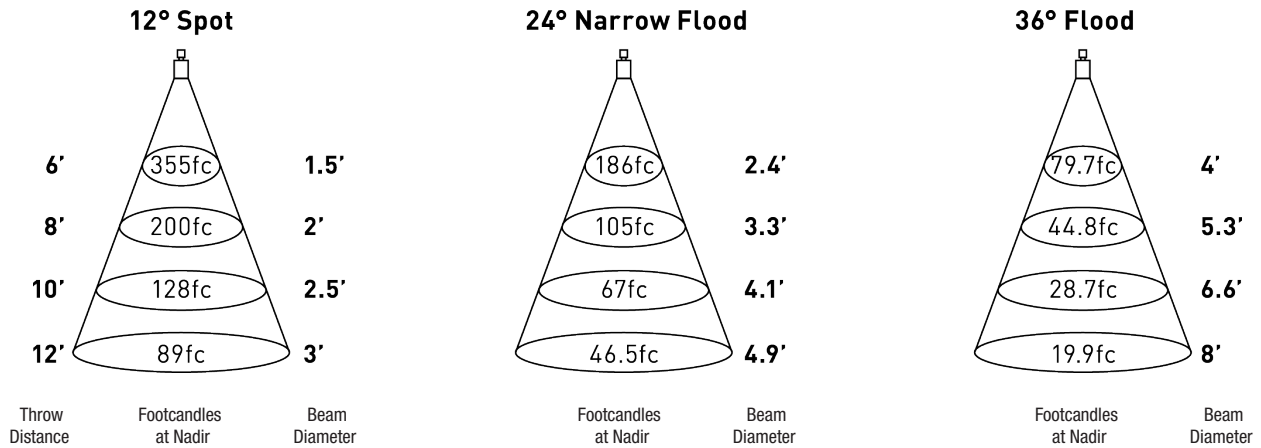

DIMENSIONS

L: 12 1/16"
W: 7 1/2"
H: 7 7/8"
Ø: 4"

LIGHT DISTRIBUTION CURVE

For Adjustable Lamp

COLOR TEMPERATURE

ORDERING GUIDE / YOUR PRODUCT CODE

SERIES	TRIM	HOUSING TYPE	FRAME	FUNCTIONS	OPTICS	CONTROL SYSTEM
<input type="radio"/> LS-35-M-1 3.5" Downlight	<input type="radio"/> TRIMMED <input type="radio"/> TRIMLESS	<input type="radio"/> NON-IC <input type="radio"/> IC	<input type="radio"/> Butterfly Brackets with C-channel <input type="radio"/> Universal Hanger Bar	<input type="radio"/> Vertical Downlight <input type="radio"/> Adjustable Downlight <input type="radio"/> Wall Wash Downlight	<input type="radio"/> 12° Spot <input type="radio"/> 24° Narrow Flood <input type="radio"/> 36° Flood	<input type="radio"/> 0-10V & 1-10V <input type="radio"/> DMX512 <input type="radio"/> 3CCT (3500K, 4500K, 6000K)
INPUT VOLTAGE	WATTAGE	CCT	LED AVAILABLE	DIMMABLE	FINISH	<input type="radio"/> DALI <input type="radio"/> GRPS Control <input type="radio"/> LED Power Controller PLC <input type="radio"/> SCR <input type="radio"/> SPI <input type="radio"/> WIFI <input type="radio"/> ZIGBEE
<input type="radio"/> 120V <input type="radio"/> 277V <input type="radio"/> 120-277V	<input type="radio"/> LED 12W <input type="radio"/> LED 15W <input type="radio"/> LED 20W	<input type="radio"/> 2700K <input type="radio"/> 3000K <input type="radio"/> 3500K <input type="radio"/> 4000K <input type="radio"/> 5000K <input type="radio"/> RGB <input type="radio"/> RGBW	<input type="radio"/> Cree <input type="radio"/> Citizen <input type="radio"/> Epistar <input type="radio"/> Seoul <input type="radio"/> Osram	<input type="radio"/> Non-Dimmable <input type="radio"/> TRIAC Dimming <input type="radio"/> 0-10V Dimming	<input type="radio"/> White <input type="radio"/> Black <input type="radio"/> Satin Nickel	