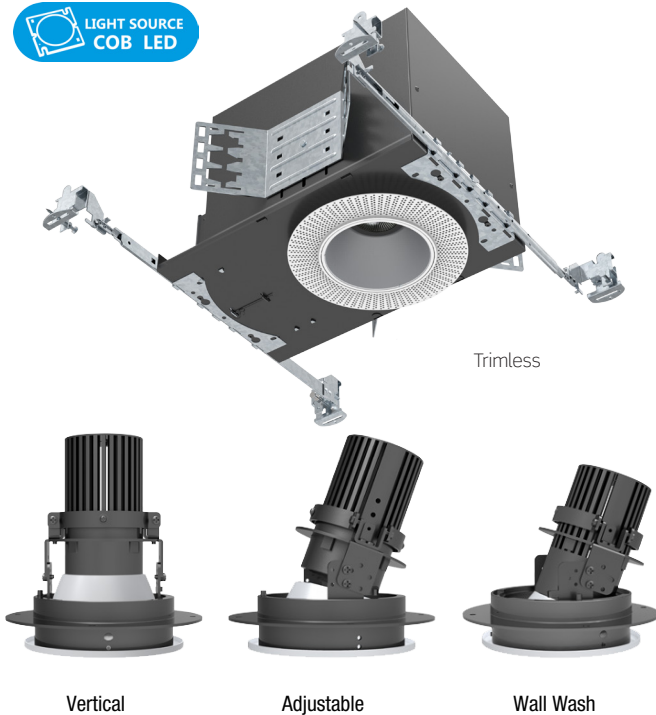

LS-35-M-1

HIGH PERFORMANCE 3.5" ROUND COB LED RECESSED DOWNLIGHT KITS

Trimmed

DOWNLIGHT ADJUSTABLE WALL WASH	TRIM/TRIMLESS	IC NON-IC HOUSING TYPES	LOCABLE VERTICAL & HORIZONTAL AIMING	12° 24° 36° BEAM ANGLE	2700K 3000K 3500K 4000K 5000K CCT	80/90 LED CRI
--------------------------------	---------------	-------------------------	--------------------------------------	------------------------	-----------------------------------	---------------

Trimless

Vertical

Adjustable

Wall Wash

※ Achieve 3 functions through changing screw setting places and replacing matched reflectors.

Mounting Type	Recessed Mount
Wattage	12W/15W/20W
Lumen Efficiency	100lm/W
CRI	80+/90+
CCT	2700K/3000K/4000K/5000K
Input Voltage	AC 120V/277V/120-277V
Power Factor	>0.98
Dimming	None/TRIAC/RD 0-10V Dimming
Location	Insulated Ceiling & Damp Locations
Lifespan	50000 Hours at 70% Light Output
Optics	12°/24°/36°

DESCRIPTION

3.5 inch LED recessed fixtures with round or square apertures offer energy-efficient, precision lighting for accent, task, or wall wash applications. This type LED luminaire approximates the performance of 50W halogen, but at only 12-watts input, consumes just one-fourth the energy. A feature enriched, small aperture downlight, the innovative design allows the LED to be positioned closer to the aperture for maximum light output and efficiency or higher to minimize glare and flash on the trim.

FEATURES

Separable rotating reflector design makes it easy for replacement. Provide unique high-low lamp positioning with the simple twist of a screwdriver. Power supply using isolation scheme, driver can achieve high power factor and conversion efficiency, constant current output. Universal 120V-277V driver with optional 0-10V standard dimming protocol.