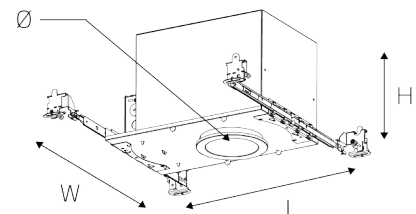

DIMENSIONS

L: 12 1/16"
W: 7 1/2"
H: 7 7/8"
Ø: 4"

LIGHT DISTRIBUTION CURVE

For Adjustable Lamp

COLOR TEMPERATURE

ORDERING GUIDE / YOUR PRODUCT CODE

SERIES	TRIM	HOUSING TYPE	FRAME	FUNCTIONS	OPTICS	CONTROL SYSTEM
<input type="radio"/> LS-35-M-1 3.5" Downlight	<input type="radio"/> TRIMMED <input type="radio"/> TRIMLESS	<input type="radio"/> NON-IC <input type="radio"/> IC	<input type="radio"/> Butterfly Brackets with C-channel <input type="radio"/> Universal Hanger Bar	<input type="radio"/> Vertical Downlight <input type="radio"/> Adjustable Downlight <input type="radio"/> Wall Wash Downlight	<input type="radio"/> 12° Spot <input type="radio"/> 24° Narrow Flood <input type="radio"/> 36° Flood	<input type="radio"/> 0-10V & 1-10V <input type="radio"/> DMX512 <input type="radio"/> 3CCT (3500K, 4500K, 6000K)
INPUT VOLTAGE	WATTAGE	CCT	LED AVAILABLE	DIMMABLE	FINISH	<input type="radio"/> DALI <input type="radio"/> GRPS Control <input type="radio"/> LED Power Controller PLC <input type="radio"/> SCR <input type="radio"/> SPI <input type="radio"/> WIFI <input type="radio"/> ZIGBEE
<input type="radio"/> 120V <input type="radio"/> 277V <input type="radio"/> 120-277V	<input type="radio"/> LED 12W <input type="radio"/> LED 15W <input type="radio"/> LED 20W	<input type="radio"/> 2700K <input type="radio"/> 3000K <input type="radio"/> 3500K <input type="radio"/> 4000K <input type="radio"/> 5000K <input type="radio"/> RGB <input type="radio"/> RGBW	<input type="radio"/> Cree <input type="radio"/> Citizen <input type="radio"/> Epistar <input type="radio"/> Seoul <input type="radio"/> Osram	<input type="radio"/> Non-Dimmable <input type="radio"/> TRIAC Dimming <input type="radio"/> 0-10V Dimming	<input type="radio"/> White <input type="radio"/> Black <input type="radio"/> Satin Nickel	