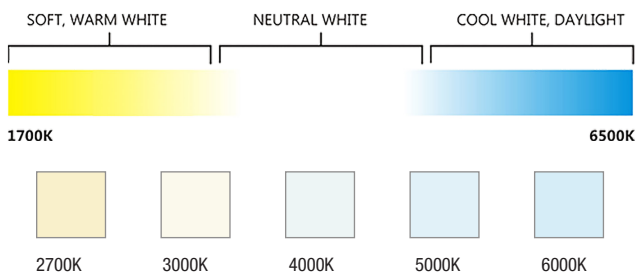

DIMENSIONS

L: 12 1/16"
W: 7 1/2"
H: 7 7/8"
Ø: 4"

LIGHT DISTRIBUTION CURVE

For Adjustable Lamp

COLOR TEMPERATURE

ORDERING GUIDE / YOUR PRODUCT CODE

SERIES	TRIM	HOUSING TYPE	FRAME	FUNCTIONS	OPTICS	CONTROL SYSTEM
<input type="radio"/> LS-35-M-1 3.5" Downlight	<input type="radio"/> TRIMMED <input type="radio"/> TRIMLESS	<input type="radio"/> NON-IC <input type="radio"/> IC	<input type="radio"/> Butterfly Brackets with C-channel <input type="radio"/> Universal Hanger Bar	<input type="radio"/> Vertical Downlight <input type="radio"/> Adjustable Downlight <input type="radio"/> Wall Wash Downlight	<input type="radio"/> 12° Spot <input type="radio"/> 24° Narrow Flood <input type="radio"/> 36° Flood	<input type="radio"/> 0-10V & 1-10V <input type="radio"/> DMX512 <input type="radio"/> 3CCT (3500K, 4500K, 6000K)
INPUT VOLTAGE	WATTAGE	CCT	LED AVAILABLE	DIMMABLE	FINISH	<input type="radio"/> DALI <input type="radio"/> GRPS Control <input type="radio"/> LED Power Controller PLC <input type="radio"/> SCR <input type="radio"/> SPI <input type="radio"/> WIFI <input type="radio"/> ZIGBEE
<input type="radio"/> 120V <input type="radio"/> 277V <input type="radio"/> 120-277V	<input type="radio"/> LED 12W <input type="radio"/> LED 15W <input type="radio"/> LED 20W	<input type="radio"/> 2700K <input type="radio"/> 3000K <input type="radio"/> 3500K <input type="radio"/> 4000K <input type="radio"/> 5000K <input type="radio"/> RGB <input type="radio"/> RGBW	<input type="radio"/> Cree <input type="radio"/> Citizen <input type="radio"/> Epistar <input type="radio"/> Seoul <input type="radio"/> Osram	<input type="radio"/> Non-Dimmable <input type="radio"/> TRIAC Dimming <input type="radio"/> 0-10V Dimming	<input type="radio"/> White <input type="radio"/> Black <input type="radio"/> Satin Nickel	