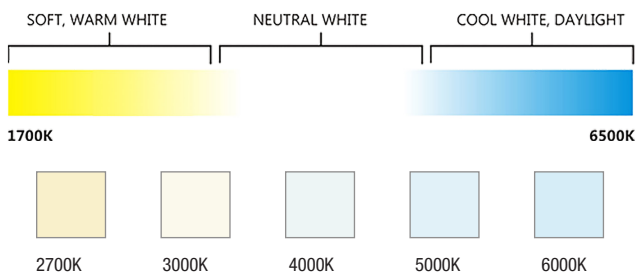

OPTICS

12° Spot, 24° Narrow Flood and 36° Flood.

APPLICATIONS

Widely used for commercial and residential applications.

LISTING / WARRANTY

ETL listed to US and Canadian standards for damp location W/Feed through. 5 Years Limited Warranty.

DIMENSIONS

L: 12 1/16"

W: 7 1/2"

H: 7 3/4"

a: 4 1/16"

LIGHT DISTRIBUTION CURVE

For Adjustable Lamp

COLOR TEMPERATURE