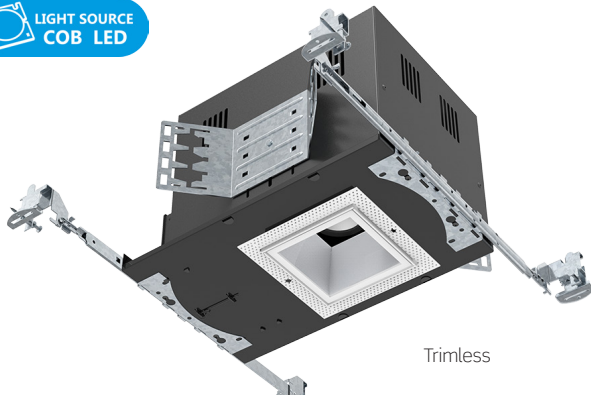

LS-35-M-1-S

HIGH PERFORMANCE 3.5" SQUARE COB LED RECESSED DOWNLIGHT KITS

Trimmed

DOWNLIGHT ADJUSTABLE WALL WASH	TRIM/TRIMLESS	IC NON-IC HOUSING TYPES	LOCABLE VERTICAL & HORIZONTAL AIMING	12° 24° 36° BEAM ANGLE	2700K 3000K 3500K 4000K 5000K CCT	80/90 LED CRI
--------------------------------	---------------	-------------------------	--------------------------------------	------------------------	-----------------------------------	---------------

Trimless

Vertical

Adjustable

Wall Wash

※ Achieve 3 functions through changing screw setting places and replacing matched reflectors.

Mounting Type	Recessed Mount
Wattage	12W/15W/20W
Lumen Efficiency	100lm/W
CRI	80+/90+
CCT	2700K/3000K/4000K/5000K
Input Voltage	AC 120V/277V/120-277V
Power Factor	>0.98
Dimming	None/TRIAC/RD 0-10V Dimming
Location	Insulated Ceiling & Damp Locations
Lifespan	50000 Hours at 70% Light Output
Optics	12°/24°/36°

DESCRIPTION

3.5 inch LED recessed fixtures with round or square apertures offer energy-efficient, precision lighting for accent, task, or wall wash applications. This type LED luminaire approximates the performance of 50W halogen, but at only 12-watts input, consumes just one-fourth the energy. A feature enriched, small aperture downlight, the innovative design allows the LED to be positioned closer to the aperture for maximum light output and efficiency or higher to minimize glare and flash on the trim.

FEATURES

Separable rotating reflector design makes it easy for replacement. Provide unique high-low lamp positioning with the simple twist of a screwdriver. Power supply using isolation scheme, driver can achieve high power factor and conversion efficiency, constant current output. Universal 120V-277V driver with optional 0-10V standard dimming protocol.