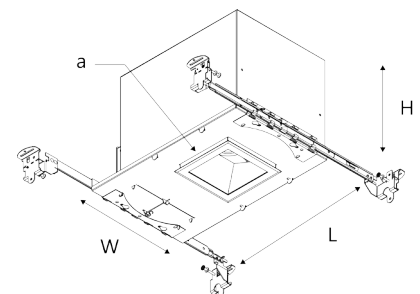

DIMENSIONS

L: 12 1/16"

W: 7 1/2"

H: 7 3/4"

a: 4 1/16"

LIGHT DISTRIBUTION CURVE

For Adjustable Lamp

COLOR TEMPERATURE