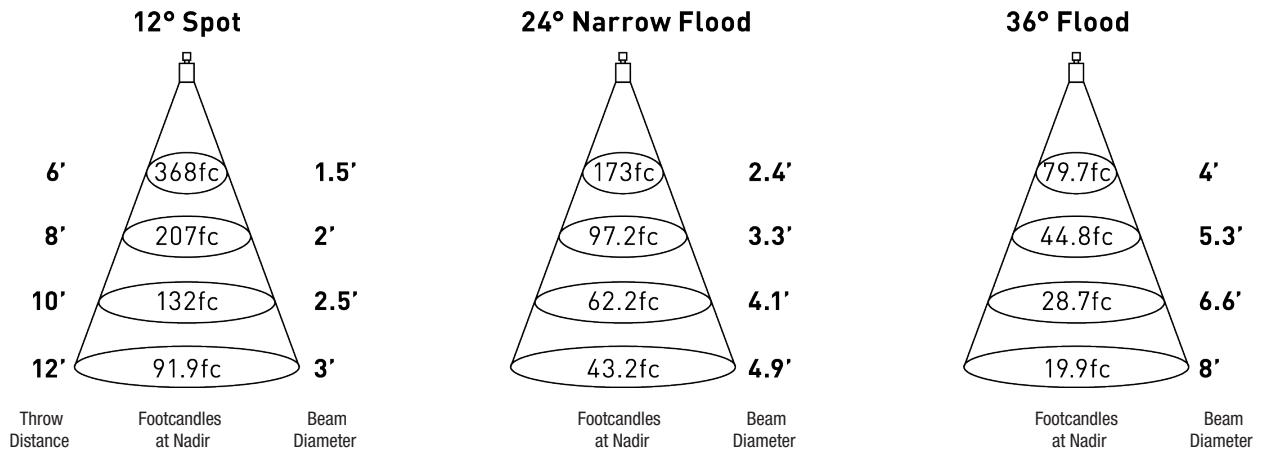

DIMENSIONS

L: 12 1/16"

W: 7 1/2"

H: 7 3/4"

a: 4 1/16"

LIGHT DISTRIBUTION CURVE

For Adjustable Lamp

COLOR TEMPERATURE