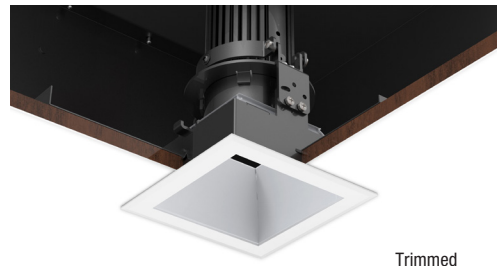

LS-35-M-1-S

HIGH PERFORMANCE 3.5" SQUARE COB LED RECESSED DOWNLIGHT KITS

Trimmed

DOWNLIGHT ADJUSTABLE WALL WASH	TRIM/TRIMLESS	IC NON-IC HOUSING TYPES	LOCABLE VERTICAL & HORIZONTAL AIMING	12° 24° 36° BEAM ANGLE	2700K 3000K 3500K 4000K 5000K CCT	80/90 LED CRI
--------------------------------	---------------	-------------------------	--------------------------------------	------------------------	-----------------------------------	---------------

Trimless

Vertical

Adjustable

Wall Wash

※ Achieve 3 functions through changing screw setting places and replacing matched reflectors.

Mounting Type	Recessed Mount
Wattage	12W/15W/20W
Lumen Efficiency	100lm/W
CRI	80+/90+
CCT	2700K/3000K/4000K/5000K
Input Voltage	AC 120V/277V/120-277V
Power Factor	>0.98
Dimming	None/TRIAC/RD 0-10V Dimming
Location	Insulated Ceiling & Damp Locations
Lifespan	50000 Hours at 70% Light Output
Optics	12°/24°/36°

DESCRIPTION

3.5 inch LED recessed fixtures with round or square apertures offer energy-efficient, precision lighting for accent, task, or wall wash applications. This type LED luminaire approximates the performance of 50W halogen, but at only 12-watts input, consumes just one-fourth the energy. A feature enriched, small aperture downlight, the innovative design allows the LED to be positioned closer to the aperture for maximum light output and efficiency or higher to minimize glare and flash on the trim.

FEATURES

Separable rotating reflector design makes it easy for replacement. Provide unique high-low lamp positioning with the simple twist of a screwdriver. Power supply using isolation scheme, driver can achieve high power factor and conversion efficiency, constant current output. Universal 120V-277V driver with optional 0-10V standard dimming protocol.