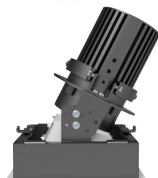

Adjustable