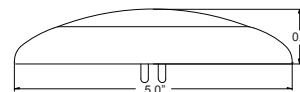

DIMENSIONS

Snap-in Mounting Bracket Over A Plastic Or Metal 4/O J-box

ORDERING INFORMATION

MODEL	WATTS	KELVIN RATING		LUMENS	
LS-RK-34-DL-8W-27K-ECO	DL	Dome Light	27K	2700K	700
LS-RK-34-DL-8W-3K-ECO	DL	Dome Light	3K	3000K	700
LS-RK-34-DL-8W-35K-ECO	DL	Dome Light	35K	3500K	700
LS-RK-34-DL-8W-4K-ECO	DL	Dome Light	4K	4000K	700
LS-RK-34-DL-8W-5K-ECO	DL	Dome Light	5K	5000K	700