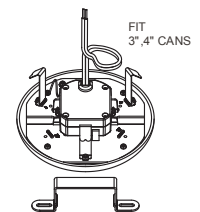

3"/4" SURFACE LED DOME LIGHT LS-RK-34-DL-ECO

STANDARD

APPLICATIONS

4" surface dome light solution with integrated LED power supply and thermal management system combined in a single compact unit designed to fit most standard 3", 4" recessed cans, also work in 4" junction box.

MOUNTING

- Easy installation with 3" to 4" recessed cans.
- Cut-off and strip, for 4" junction box mounting, using mounting bracket.

HOUSING

- Surface mount dome used with 3", 4" housings.
- Compatible with insulated, non-insulated, and air-tight ceilings.
- Durable thermoplastic construction.
- E26 medium screw-base Edison connector provides easy retrofit of incandescent housings.

DIMENSIONS

Snap-in Mounting Bracket Over A Plastic Or Metal 4/O J-box

ORDERING INFORMATION

MODEL	WATTS	KELVIN RATING		LUMENS	
LS-RK-34-DL-8W-27K-ECO	DL	Dome Light	27K	2700K	700
LS-RK-34-DL-8W-3K-ECO	DL	Dome Light	3K	3000K	700
LS-RK-34-DL-8W-35K-ECO	DL	Dome Light	35K	3500K	700
LS-RK-34-DL-8W-4K-ECO	DL	Dome Light	4K	4000K	700
LS-RK-34-DL-8W-5K-ECO	DL	Dome Light	5K	5000K	700