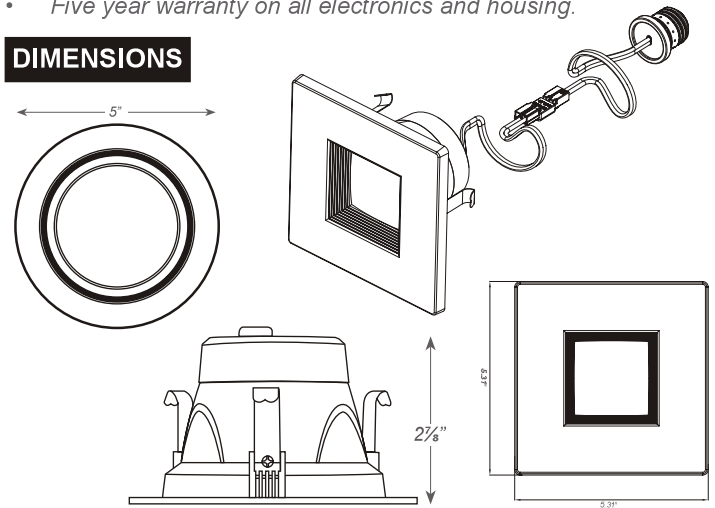

DIMENSIONS

ORDERING INFORMATION

MODEL	OPTIONS	KELVIN RATING		LUMENS	TITLE 24 , 2016
LS-4-BW-27K-ECO	BW White Baffle	27K	2700K	550	NO
LS-4-BW-3K-ECO	BW White Baffle	3K	3000K	630	NO
LS-4-BW-4K-ECO	BW White Baffle	4K	4000K	665	NO
LS4-BW-5K-ECO	BW White Baffle	5K	5000K	730	NO
LS-4-BW-27K-ECO-C	BW White Baffle	27K	2700K	550	YES
LS-4-BW-3K-ECO-C	BW White Baffle	3K	3000K	580	YES
LS-4-BW-4K-ECO-C	BW White Baffle	4K	4000K	610	YES
LS-4-TRMPLT-ECO-SQ	Square (snap)				
LS-4A-TRMPLT-ECO-SPWHT	Silver/White (snap)				
LS-4A-TRMPLT-ECO-BK	Black (snap)				
LS-4A-TRMPLT-ECO-N	Nickel/Silver (snap)				
LS-4A-TRMPLT-ECO-BZ	Bronze/Mocha (snap)