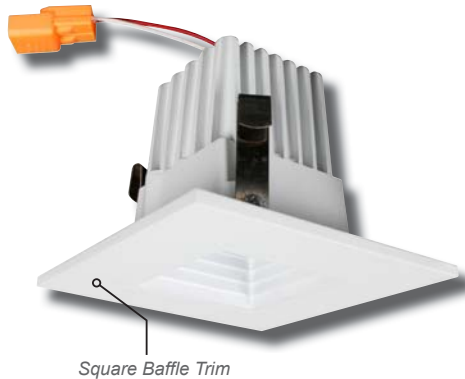

2" LED Recessed Trims Compatible with Housings

LS-2T

LS-2T-BW-SQ-3K

Trim: Square Baffle

Finish: White

LS-2T-GRW-SQ-3K

Trim: Adjustable Square Gimbal

Finish: White

LS-2T-BW-3K

Trim: Baffle

Finish: White