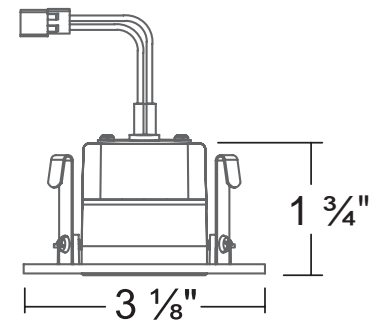

2" LED Recessed Trims Compatible with Housings

LS-2T

LS-2T-BW-SQ-3K

Trim: Square Baffle

Finish: White

LS-2T-GRW-SQ-3K

Trim: Adjustable Square Gimbal

Finish: White

LS-2T-BW-3K

Trim: Baffle

Finish: White