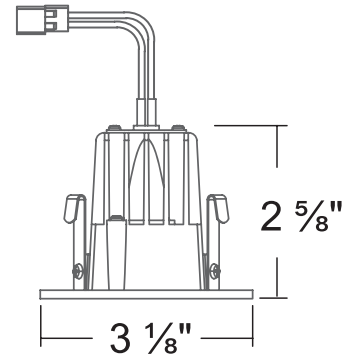

2" LED Recessed Trims Compatible with Housings

LS-2T

LS-2T-BW-SQ-3K

Trim: Square Baffle

Finish: White

LS-2T-GRW-SQ-3K

Trim: Adjustable Square Gimbal

Finish: White

LS-2T-BW-3K

Trim: Baffle

Finish: White