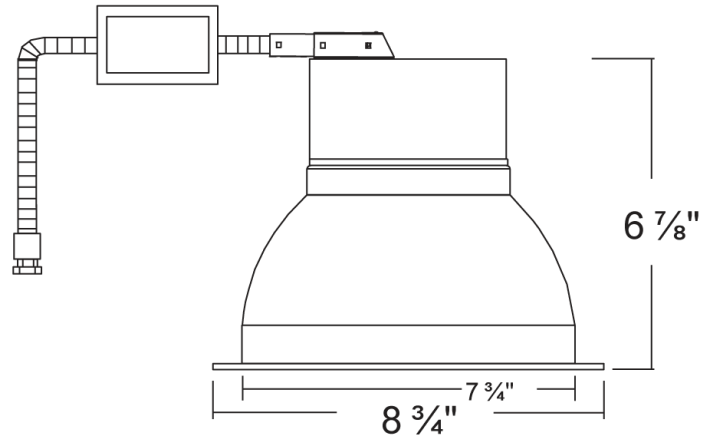

### FEATURES

- Available in 4000k.\*
- Long-life LEDs provide at least 70% of initial lumen output ( $L_{70}$ ) for 50,000 hours of operation.\*\*
- Provides 3,640 nominal lumens.
- 48 nominal watts.
- Color rendering index ( $R_a$ ) > 80.
- Input voltage = 120-277V (50-60Hz).
- 0-10V dimming.
- Installs from below ceiling and secured by tension clips.  
NOTE: tension clips are not provided with the luminaire.
- Flexible conduit with quick-connector is standard.
- Integral heat sink for heat disbursement.
- This device is not intended for use with emergency exits.

### DIMENSIONS

### ORDERING INFORMATION

MODEL	DESCRIPTION
LS-RK-48ARC8-4K	8" ARCHITECTURAL RETROFIT, 4000K, 3,640 LUMENS, 48 WATTS