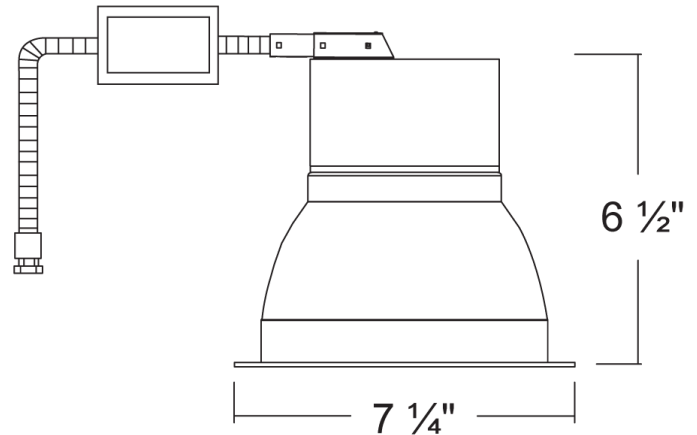

### FEATURES

- 28W model available in 3000k. 40W model available in 4000k.\*
- Long-life LEDs provide at least 70% of initial lumen output ( $L_{70}$ ) for 50,000 hours of operation.\*\*
- Provides up to 2,980 nominal lumens.
- Color rendering index ( $R_a$ ) > 80.
- Input voltage = 120-277V (50-60Hz).
- 0-10V dimming.
- Installs from below ceiling and secured by tension clips.  
NOTE: tension clips are not provided with the luminaire.
- Flexible conduit with quick-connector is standard.
- Integral heat sink for heat disbursement.
- This device is not intended for use with emergency exits.

### DIMENSIONS