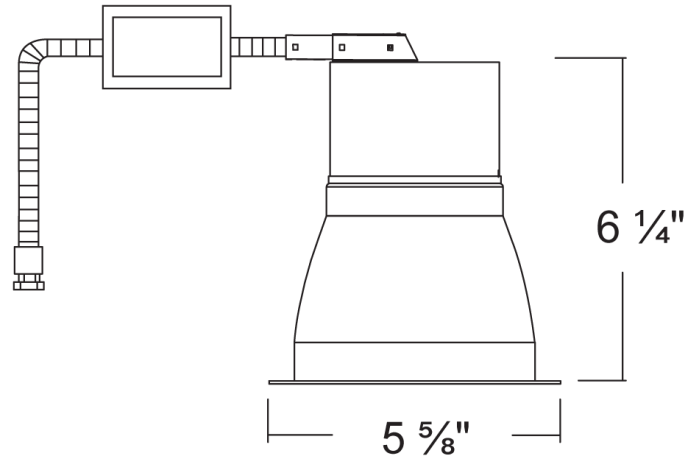

### FEATURES

- Available in 3000k.\*
- Long-life LEDs provide at least 70% of initial lumen output ( $L_{70}$ ) for 50,000 hours of operation.\*\*
- Provides 1,590 nominal lumens.
- 21 nominal watts.
- Color rendering index ( $R_a$ ) > 80.
- Input voltage = 120-277V (50-60Hz).
- 0-10V dimming.
- Installs from below ceiling and secured by tension clips.  
NOTE: tension clips are not provided with the luminaire.
- Flexible conduit with quick-connector is standard.
- Integral heat sink for heat disbursement.
- This device is not intended for use with emergency exits.

### DIMENSIONS