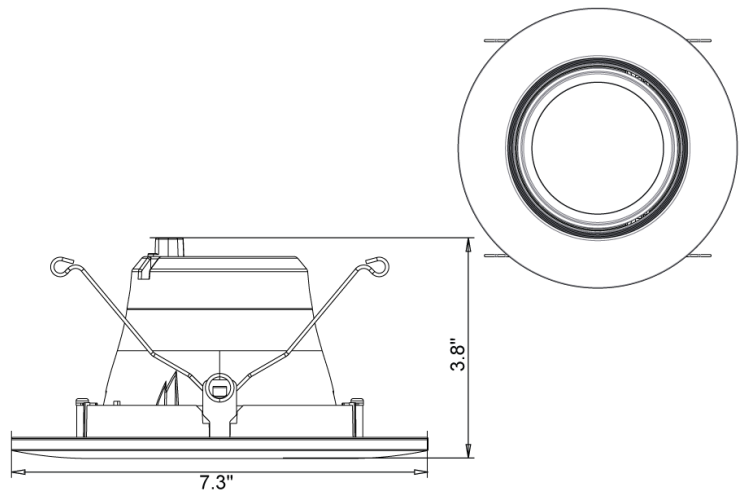

DIMENSIONS

ORDERING INFORMATION

Example: LS-RK-56-GR-27K-ECO

Series	Trim Type		Color Temperature (lumen output)	
			27K-ECO	3000K (975 lm)
LS-RK-56	GR	Gimbal	27K-ECO	2700K (975 lm)
			3K-ECO	3000K (975 lm)
			4K-ECO	4000K (1,050 lm)