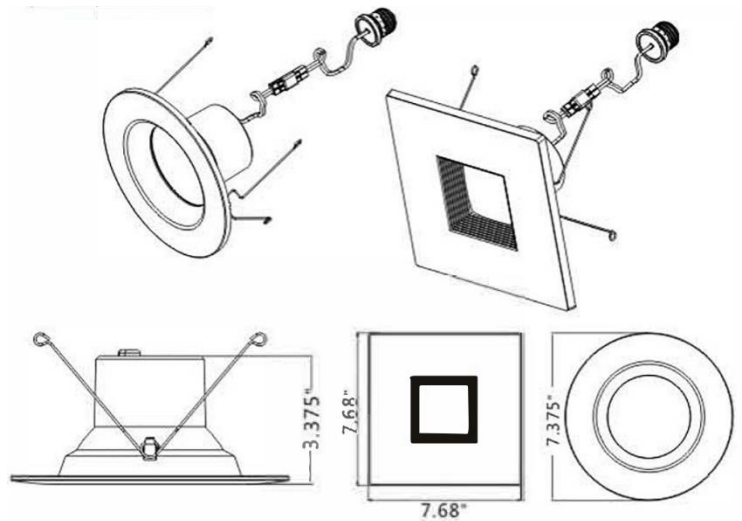

Date:	Approved:
Type:	
Fixture:	
Project:	

5/6" LED Trims LS-RK-56-BW-V2

STANDARD

FEATURES

- Available in 2700k, 3000k, 3500k, 4000k, and 5000k color temperatures.*
- Long-life LEDs provide at least 70% of initial lumen output (L_{70}) for 50,000 hours of operation.**
- Provides up to 860 nominal lumens.
- 12 nominal watts.
- Color rendering index (R_a) > 80.
- 120 (60Hz) AC voltage is standard.
- Power factor > 0.90.
- Dimmable down to 10% with most line voltage dimmers.
- Thermoplastic construction.
- Easy installation in new construction or remodel applications. Equipped with torsion springs.
- Compatible with insulated, non-insulated, and air-tight ceilings.
- E26 medium screw-base (Edison) connector comes standard.
- Compatible with LS9IC series.
- This device is not intended for use with emergency exits.

* Contact factory for other color temperatures and lumen packages.
** L_{70} hours are IES TM-21-11 calculated hours.

DIMENSIONS

ORDERING INFORMATION

Example: LS-RK-56-BW-3-ECO-V2

Series	Trim Type		Color Temperature (lumen output)		Accessories (Order Separately)	
	BW	Baffle	27-ECO-V2	3000K (800 lm)	LS56-TRMPLT-ECO-SQ	Square snap trim
LS-RK-LED56	BW	Baffle	3-ECO-V2	3000K (820 lm)	LS6A-TRMPLT-ECO-SPWHT	Specular white snap trim
			35-ECO-V2	3500K (830 lm)	LS56-TRMPLT-ECO-BK	Black snap trim
			4-ECO-V2	4000K (840 lm)	LS56-TRMPLT-ECO-N	Nickle snap trim
			5-ECO-V2	5000K (860 lm)	LS56-TRMPLT-ECO-BZ	Bronze snap trim