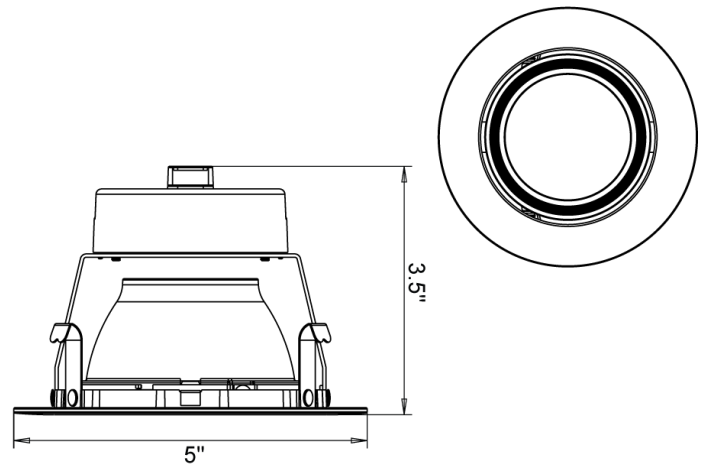

DIMENSIONS

Series	Trim Type		Color Temperature (lumen output)	
			27K-ECO	2700K (675 lm)
LS-RK-4	GR	Gimbal	3K-ECO	3000K (675 lm)
			4K-ECO	4500K (750 lm)