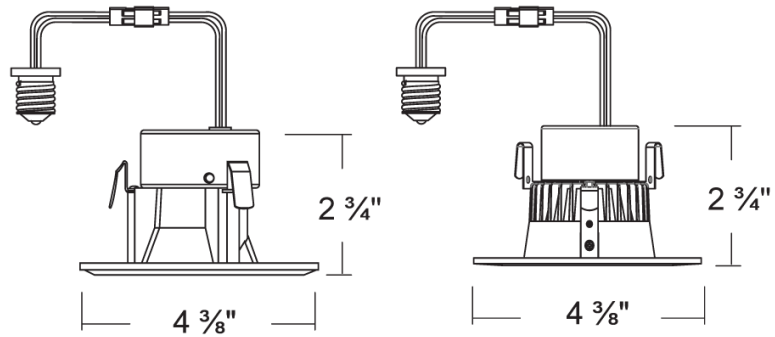

### FEATURES

- Available in 3000k and 4000k color temperatures.\*
- Long-life LEDs provide at least 70% of initial lumen output ( $L_{70}$ ) for 50,000 hours of operation.\*\*
- Provides at least 560 nominal lumens.
- 9 nominal watts.
- Color rendering index ( $R_a$ ) > 90.
- 120 AC voltage is standard.
- Dimmable down to 10% with most line voltage dimmers.
- Die-cast housing painted white.
- Easy installation in new construction or remodel applications. Equipped with torsion springs.
- E26 medium screw-base (Edison) connector comes standard.
- Compatible with 3.25-3.5" ceiling cut-outs.
- Compatible with BL350 series.
- This device is not intended for use with emergency exits.

### DIMENSIONS