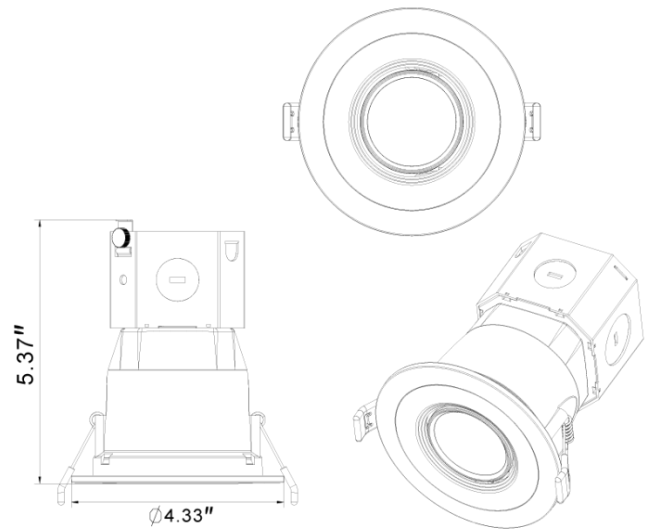

Date:	Approved:
Type:	
Fixture:	
Project:	

2" LED Gimbal Trims – Self Contained LS-RK-2ICN-GR

STANDARD

FEATURES

- Available in 3000k and 4000k color temperatures.*
- Long-life LEDs provide at least 70% of initial lumen output (L_{70}) for 50,000 hours of operation.**
- Provides 600 nominal lumens.
- 6.5 nominal watts.
- Color rendering index (R_a) > 80.
- 120 AC voltage (50-60Hz) is standard.
- Dimmable down to 10% with most line voltage dimmers.
- Thermoplastic construction.
- Easy installation in new construction or retrofit applications. Equipped with torsion springs.
- Rated for insulated, non-insulated, and air-tight applications.
- Type IC. Access above ceiling required.
- Compatible with 3.75" ceiling cut-outs.
- This device is not intended for use with emergency exits.

DIMENSIONS

ORDERING INFORMATION

Example: LS-RK-2ICN-GR-6.5W-3K-ECO

Series	Trim Type		Watts	Color Temperature	
	GR	Gimbal		3K-ECO	4000K
LS-RK-2ICN	GR	Gimbal	6.5W	3K-ECO	3000K
				4K-ECO	4000K