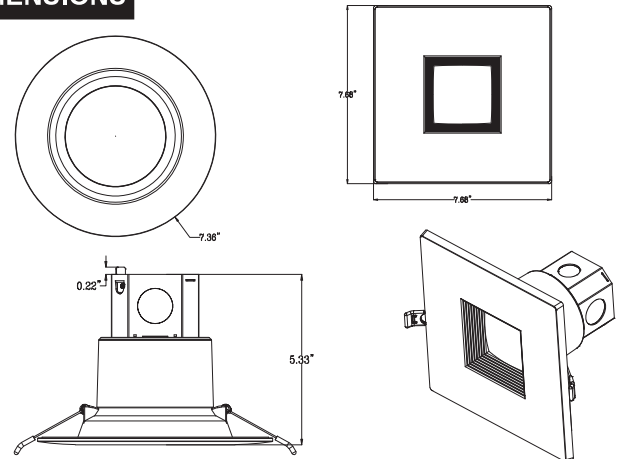

DIMENSIONS

ORDERING INFORMATION

MODEL	OPTIONS	KELVIN RATING		LUMENS	ENERGY STAR	
LS-6ICN-9.5W-27K-ECO	BW White Baffle	27K	2700K	900	YES	
LS-6ICN-11W-3K-ECO	BW White Baffle	3K	3000K	900	YES	
LS-6ICN-11W-35K-ECO	BW White Baffle	35K	3500K	900	YES	
LS-6ICN-11W-4K-ECO	BW White Baffle	4K	4000K	900	YES	
LS-6ICN-11W-5K-ECO	BW White Baffle	5K	5000K	900	YES	
LS-D56-TRMPLT-ECO-SQ	Square (snap)					
LS-6A-TRMPLT-ECO-SPWHT	Silver/white(snap)		NA	NA		
LS-6A-TRMPLT-ECO-BK	BLACK(snap)					
LS-6A-TRMPLT-ECO-N	Nickle/Silver(snap)					
LS-6A-TRMPLT-ECO-BZ	Bronze/Moca(snap)