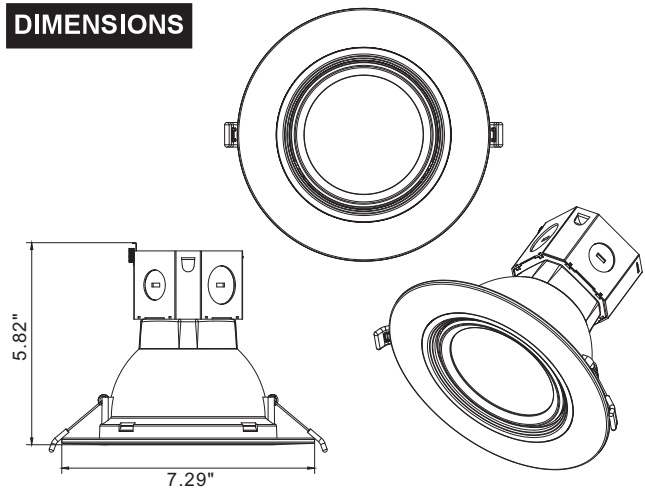

### MOUNTING

- Easy installation with adjustable torsion spring.
- Torsion spring is designed to fit into 6" opening.

### HOUSING

- Replaces 6" recessed cans, for New And Retrofit Construction.
- Compatible with insulated, non-insulated, and air-tight ceilings. IC rated, damp location.
- Durable thermoplastic construction.

### DIMENSIONS