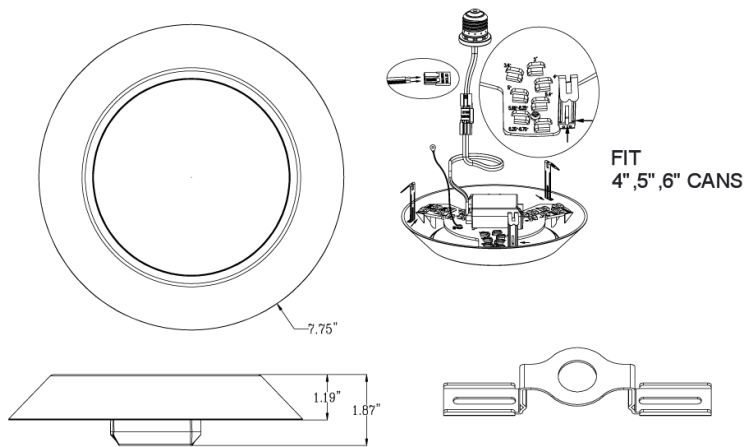

Date:	Approved:
Type:	
Fixture:	
Project:	

6" LED Disk Light LS-46-DK

STANDARD

FEATURES

- Available in 2700k, 3000k, 3500k, 4000k, and 5000k color temperatures.*
- Long-life LEDs provide at least 70% of initial lumen output (L_{70}) for 50,000 hours of operation.**
- Provides 900 nominal lumens.
- 12 nominal watts.
- Color rendering index (R_a) > 80.
- 120 (50-60Hz) AC voltage is standard.
- Power factor ≥ 0.90 .
- Dimmable down to 10% with most line voltage dimmers.
- Thermoplastic construction.
- Easy installation with 4"-6" recessed cans.
- Compatible with most 3.5"-4" square, octagonal, and round junction boxes.
- Compatible with insulated, non-insulated, and air-tight ceilings.
- E26 medium screw-base (Edison) connector comes standard.
- This device is not intended for use with emergency exits.

DIMENSIONS

ORDERING INFORMATION

Example: LS-46-DK-12W-5K-ECO

Series	Trim Type		Wattage	Color Temperature	
	DK	Disk			
LS-46			12W	27K-ECO	2700K
				3K-ECO	3000K
				35K-ECO	3500K
				4K-ECO	4000K
				5K-ECO	5000K